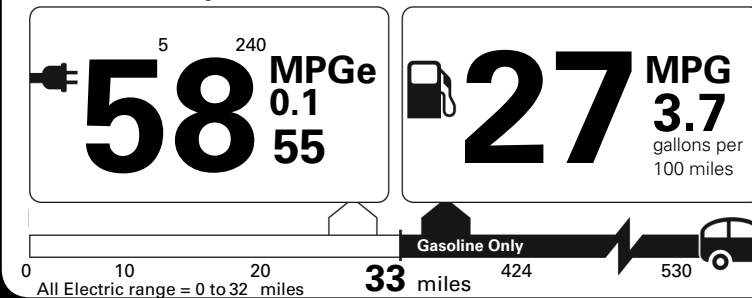

Fuel Economy and Environment

Plug-In Hybrid Vehicle
Electricity-Gasoline

Fuel Economy Standard SUV 4WD range from 14 to 102 MPGe. The best vehicle rates 132 MPGe.

You **save**
\$ 500
in fuel costs
over 5 years
compared to the
average new vehicle.